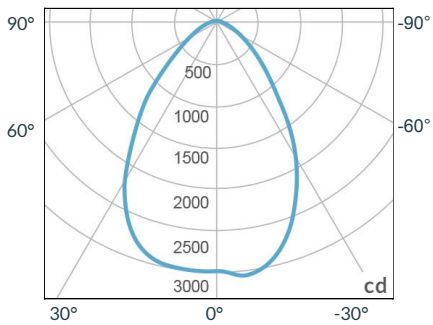

PHOTOMETRIC DATA

MODE DESCRIPTION

Mode Description	Available Modes
- CLR	All Modes (8 bit and 16 bit)
- EZ	All EZ Modes (8 bit) (EZ CCT / EZ HSI / EZ RGBW / EZ RGB / EZ ICTHS / EZ ICT RGBW / EZ 3200K / EZ 5600K)
- RGB	EZ RGB (8 bit)
- CCT	EZ CCT (8 bit)
- 3200	EZ 3200K (8 bit)
- 5600	EZ 5600K (8 bit)

See Downloads portion of webpage for full DMX profiles